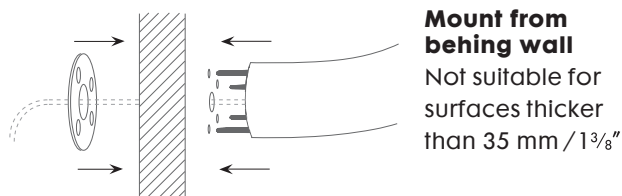

Mounting Options

Materials

Tablet case	PC/ABS
Faceplate	Stainless Steel (powdercoated)
Mounting arm	Steel
Mounting plate	Aluminium

Configuration Options

Colour	White / Black / Custom
Feature access	Exposed home button & Exposed front camera / Covered home button & Covered front camera
Tablet models	iPad mini / Venue Pro 8 / Galaxy Tab 3 8.0 / Galaxy Note 8.0
Cable	Not provided