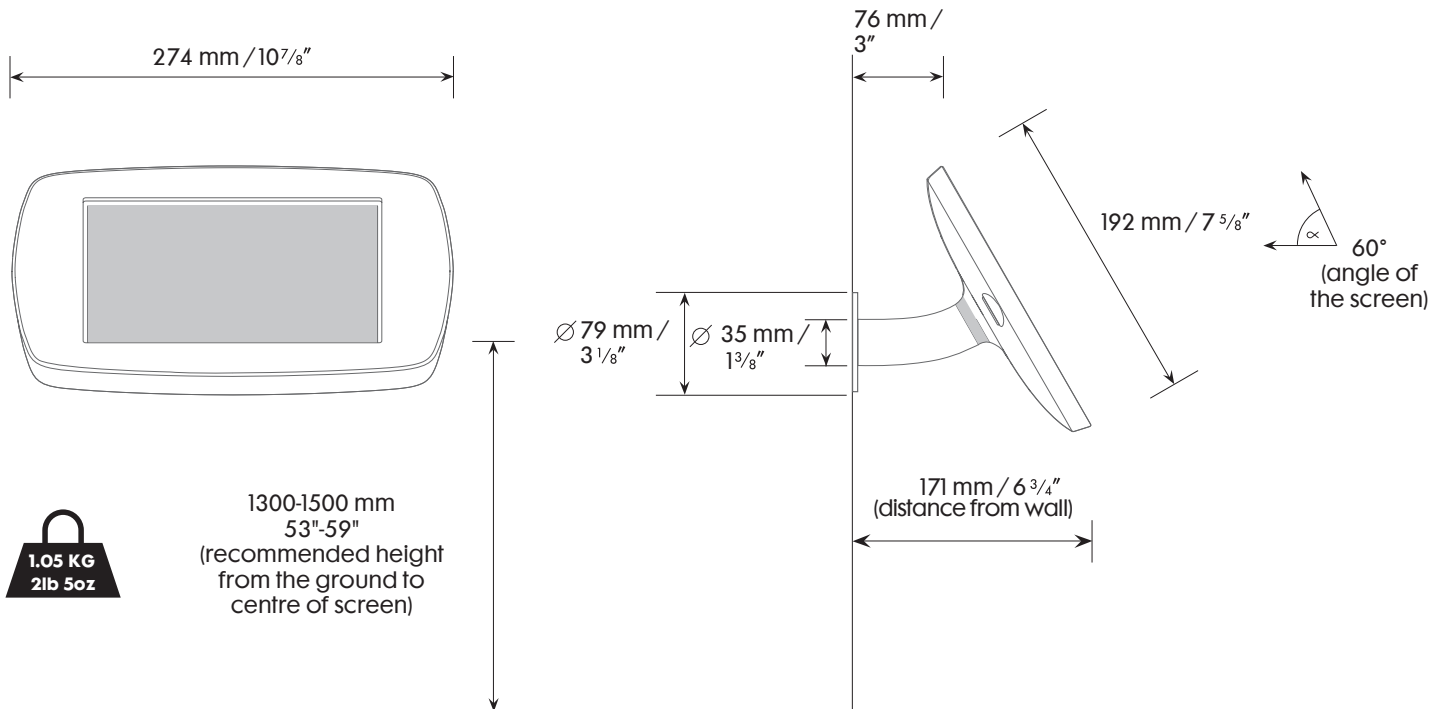

## Data sheet : Bouncepad Wallmount

The Bouncepad Wallmount presents your tablet in a secure and ergonomic position, facing visitors on vertical displays or walls. Digital content served on vertical surfaces saves valuable floor space and works perfectly for assisted selling in retail

## Mounting Options