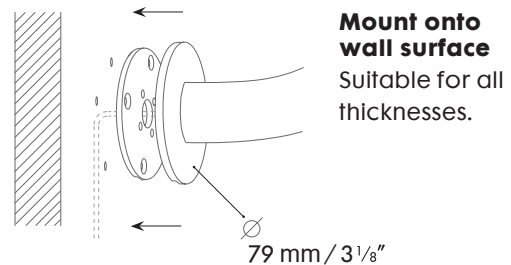

Mounting Options

Materials

Tablet case	PC/ABS
Faceplate	Stainless Steel (powdercoated)
Mounting arm	Steel
Mounting plate	Aluminium

Configuration Options

Colour	White / Black / Custom
Feature access	Exposed home button & Exposed front camera / Covered home button & Covered front camera
Tablet models	iPad mini / Venue Pro 8 / Galaxy Tab 3 8.0 / Galaxy Note 8.0
Cable	Not provided