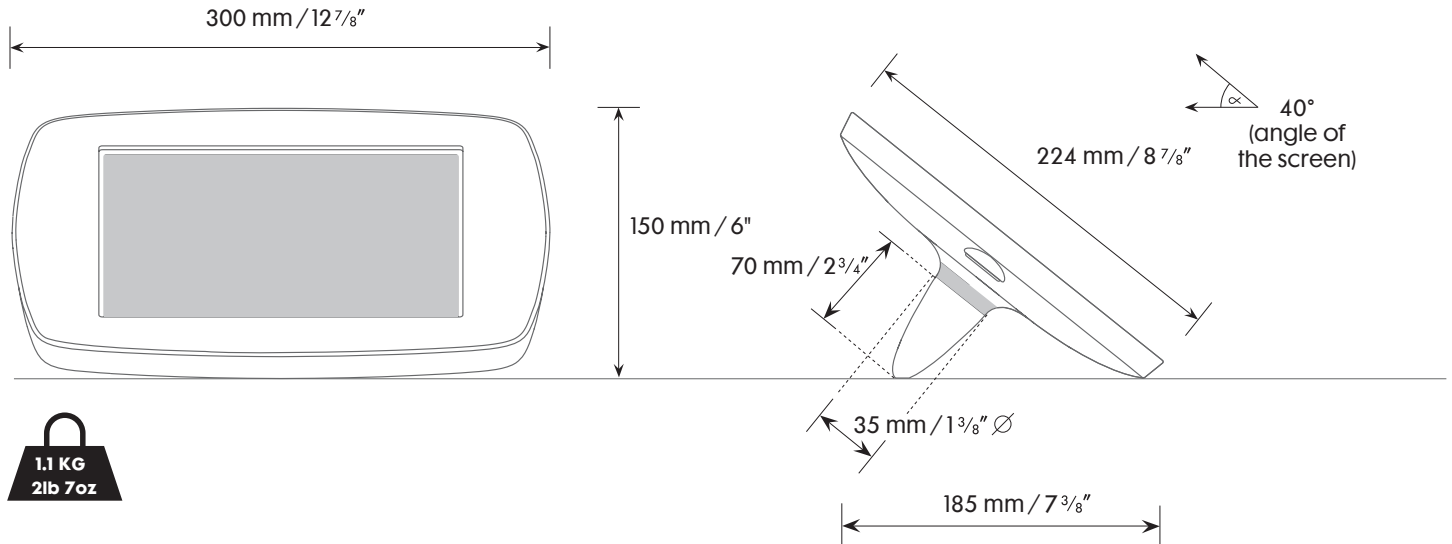

Data sheet : Bouncepad Lounge

The Bouncepad Lounge allows full mobility and user collaboration while keeping your tablet tethered by the power cable. This lightweight solution is the most versatile and group friendly Bouncepad product, often used in lounge areas and receptions.

Mounting Support

Materials

Tablet case	PC/ABS
Faceplate	Stainless Steel (Powdercoated)
Mounting cone	PC/ABS
Cable inserts	TP Elastomer Bung

Configuration Options

Colour	White / Black / Custom
Feature access	Covered home button / Covered front camera Covered home button / Exposed front camera Exposed home button / Covered front camera Exposed home button / Exposed front camera
Tablet models	iPad 2 / iPad 3 / iPad with Retina Display / iPad Air
Cable	iPad 2 / 3rd gen - 2m 30pin cable provided iPad with Retina Display - 2m Lightning provided iPad Air - 2m Lightning provided