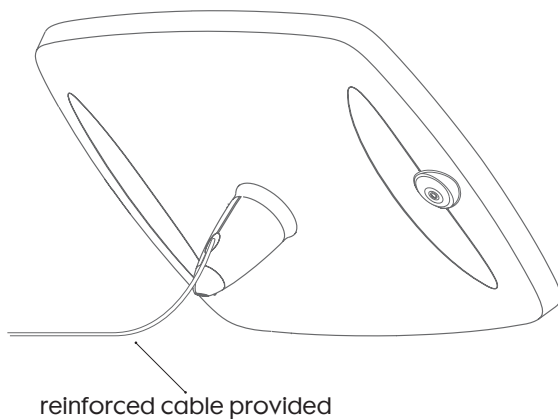

Data sheet : Bouncepad Lounge

The Bouncepad Lounge allows full mobility and user collaboration while keeping your tablet tethered by the power cable. This lightweight solution is the most versatile and group friendly Bouncepad product, often used in lounge areas and receptions.

Mounting Support

Materials

Tablet case	PC/ABS
Faceplate	Stainless Steel (Powdercoated)
Mounting cone	PC/ABS
Cable inserts	TP Elastomer Bung

Configuration Options

Colour	White / Black / Custom
Feature access	Covered home button / Covered front camera Covered home button / Exposed front camera Exposed home button / Covered front camera Exposed home button / Exposed front camera
Tablet models	iPad 2 / iPad 3 / iPad with Retina Display / iPad Air
Cable	iPad 2 / 3rd gen - 2m 30pin cable provided iPad with Retina Display - 2m Lightning provided iPad Air - 2m Lightning provided