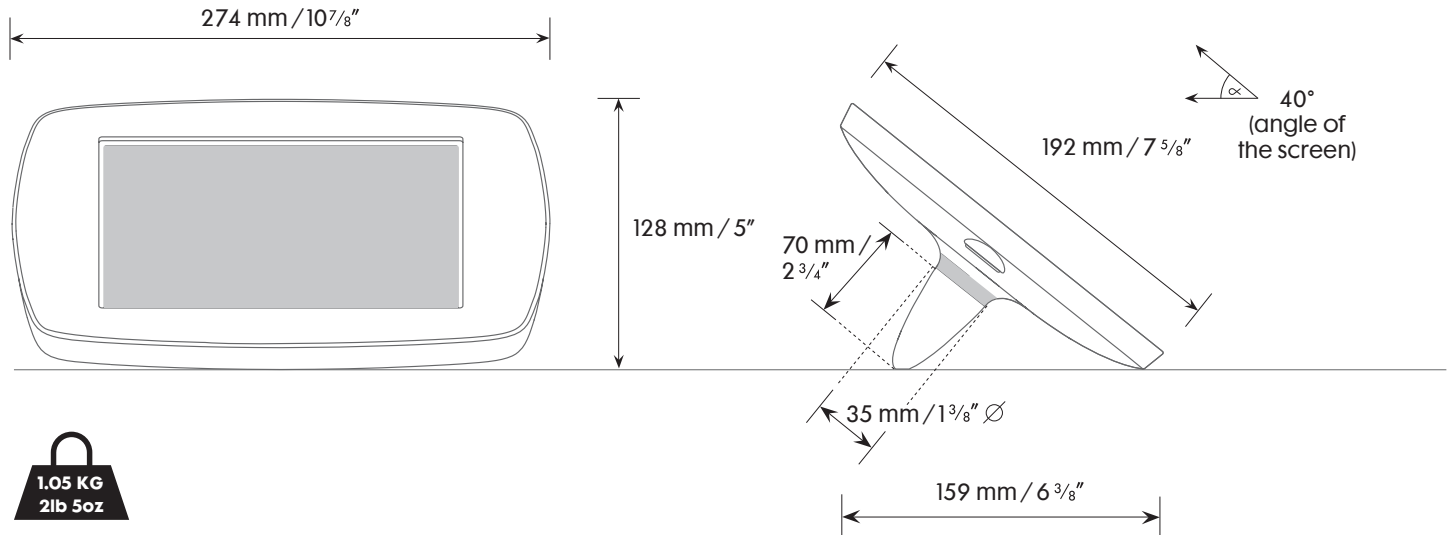

**Data sheet : Bouncepad Lounge**

The Bouncepad Lounge allows full mobility and user collaboration while keeping your tablet tethered by the power cable. This lightweight solution is the most versatile and group friendly Bouncepad product, often used in lounge areas and receptions.

**Mounting Support**

**Materials**

- Tablet case** PC/ABS
- Faceplate** Stainless Steel (powdercoated)
- Mounting cone** PC/ABS
- Cable inserts** TP Elastomer Bung

**Configuration Options**

- Colour** White / Black / Custom
- Feature access** Exposed home button & Exposed front camera / Covered home button & Covered front camera
- Tablet models** iPad mini / Venue Pro 8 / Galaxy Tab 3 8.0 / Galaxy Note 8.0
- Cable** iPad mini - 2m Reinforced Lightning cable provided  
Venue Pro 8 / Galaxy Tab 3 8.0 / Galaxy Note 8.0 - 2m Reinforced Micro-USB cable provided