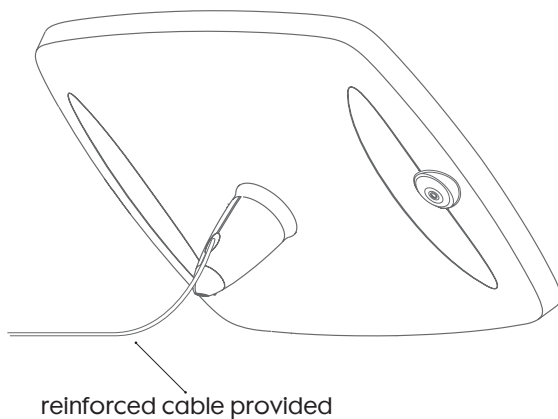

**Data sheet : Bouncepad Lounge**

The Bouncepad Lounge allows full mobility and user collaboration while keeping your tablet tethered by the power cable. This lightweight solution is the most versatile and group friendly Bouncepad product, often used in lounge areas and receptions.

**Mounting Support**

**Materials**

- Tablet case** PC/ABS
- Faceplate** Stainless Steel (powdercoated)
- Mounting cone** PC/ABS
- Cable inserts** TP Elastomer Bung

**Configuration Options**

- Colour** White / Black / Custom
- Feature access** Exposed home button & Exposed front camera / Covered home button & Covered front camera
- Tablet models** iPad mini / Venue Pro 8 / Galaxy Tab 3 8.0 / Galaxy Note 8.0
- Cable** iPad mini - 2m Reinforced Lightning cable provided  
Venue Pro 8 / Galaxy Tab 3 8.0 / Galaxy Note 8.0 - 2m Reinforced Micro-USB cable provided