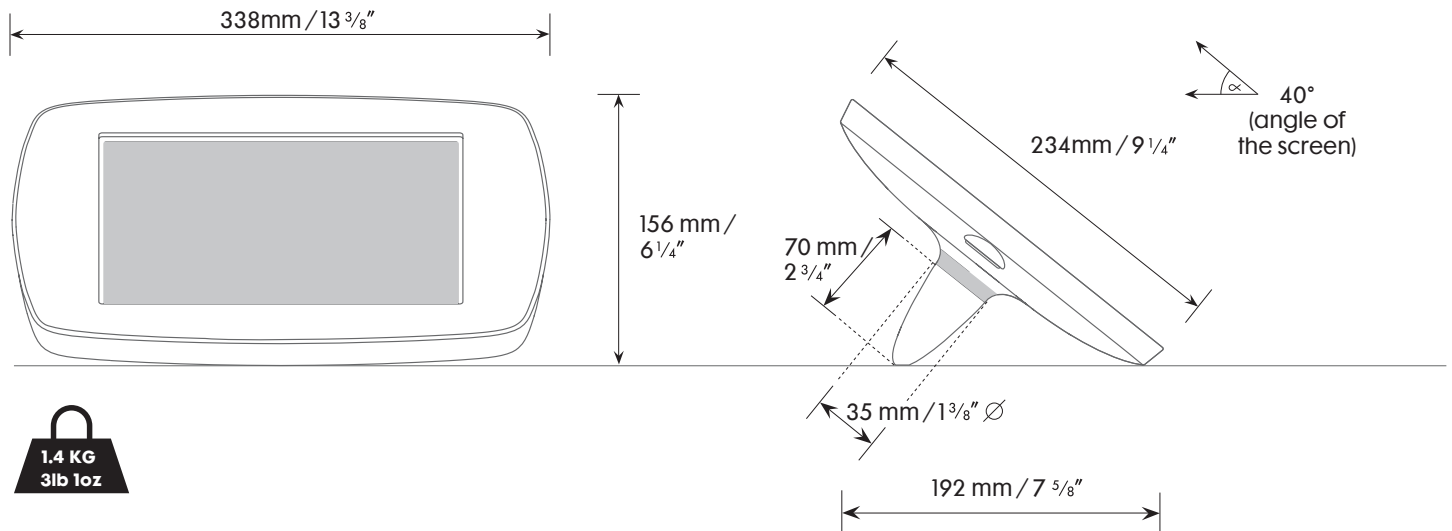

Data sheet : Bouncepad Lounge

The Bouncepad Lounge allows full mobility and user collaboration while keeping your tablet tethered by the power cable. This lightweight solution is the most versatile and group friendly Bouncepad product, often used in lounge areas and receptions.

Mounting Support

Materials

Tablet case	PC/ABS
Faceplate	Stainless Steel (powdercoated)
Mounting cone	PC/ABS
Cable inserts	TP Elastomer Bung

Configuration Options

Colour	White / Black / Custom
Feature access	Exposed home button & Exposed front camera / Covered home button & Covered front camera
Tablet models	Galaxy Tab 3 10.1 / Galaxy Tab 4 10.1 / Galaxy Note 10.1 2014 / Galaxy TabPRO 10.1 /
Cable	Reinforced Micro USB cable provided