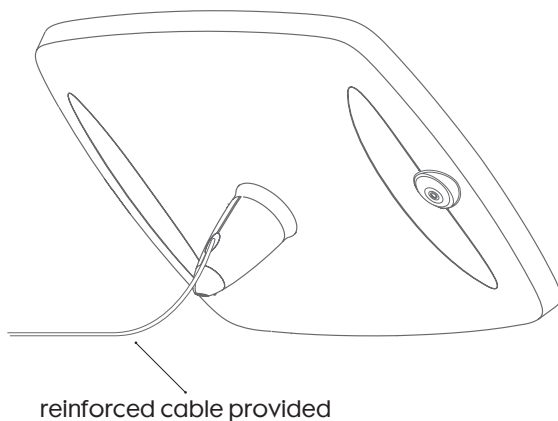

Data sheet : Bouncepad Lounge

The Bouncepad Lounge allows full mobility and user collaboration while keeping your tablet tethered by the power cable. This lightweight solution is the most versatile and group friendly Bouncepad product, often used in lounge areas and receptions.

Mounting Support

Materials

Tablet case	PC/ABS
Faceplate	Stainless Steel (powdercoated)
Mounting cone	PC/ABS
Cable inserts	TP Elastomer Bung

Configuration Options

Colour	White / Black / Custom
Feature access	Exposed home button & Exposed front camera / Covered home button & Covered front camera
Tablet models	Galaxy Tab 3 10.1 / Galaxy Tab 4 10.1 / Galaxy Note 10.1 2014 / Galaxy TabPRO 10.1 /
Cable	Reinforced Micro USB cable provided